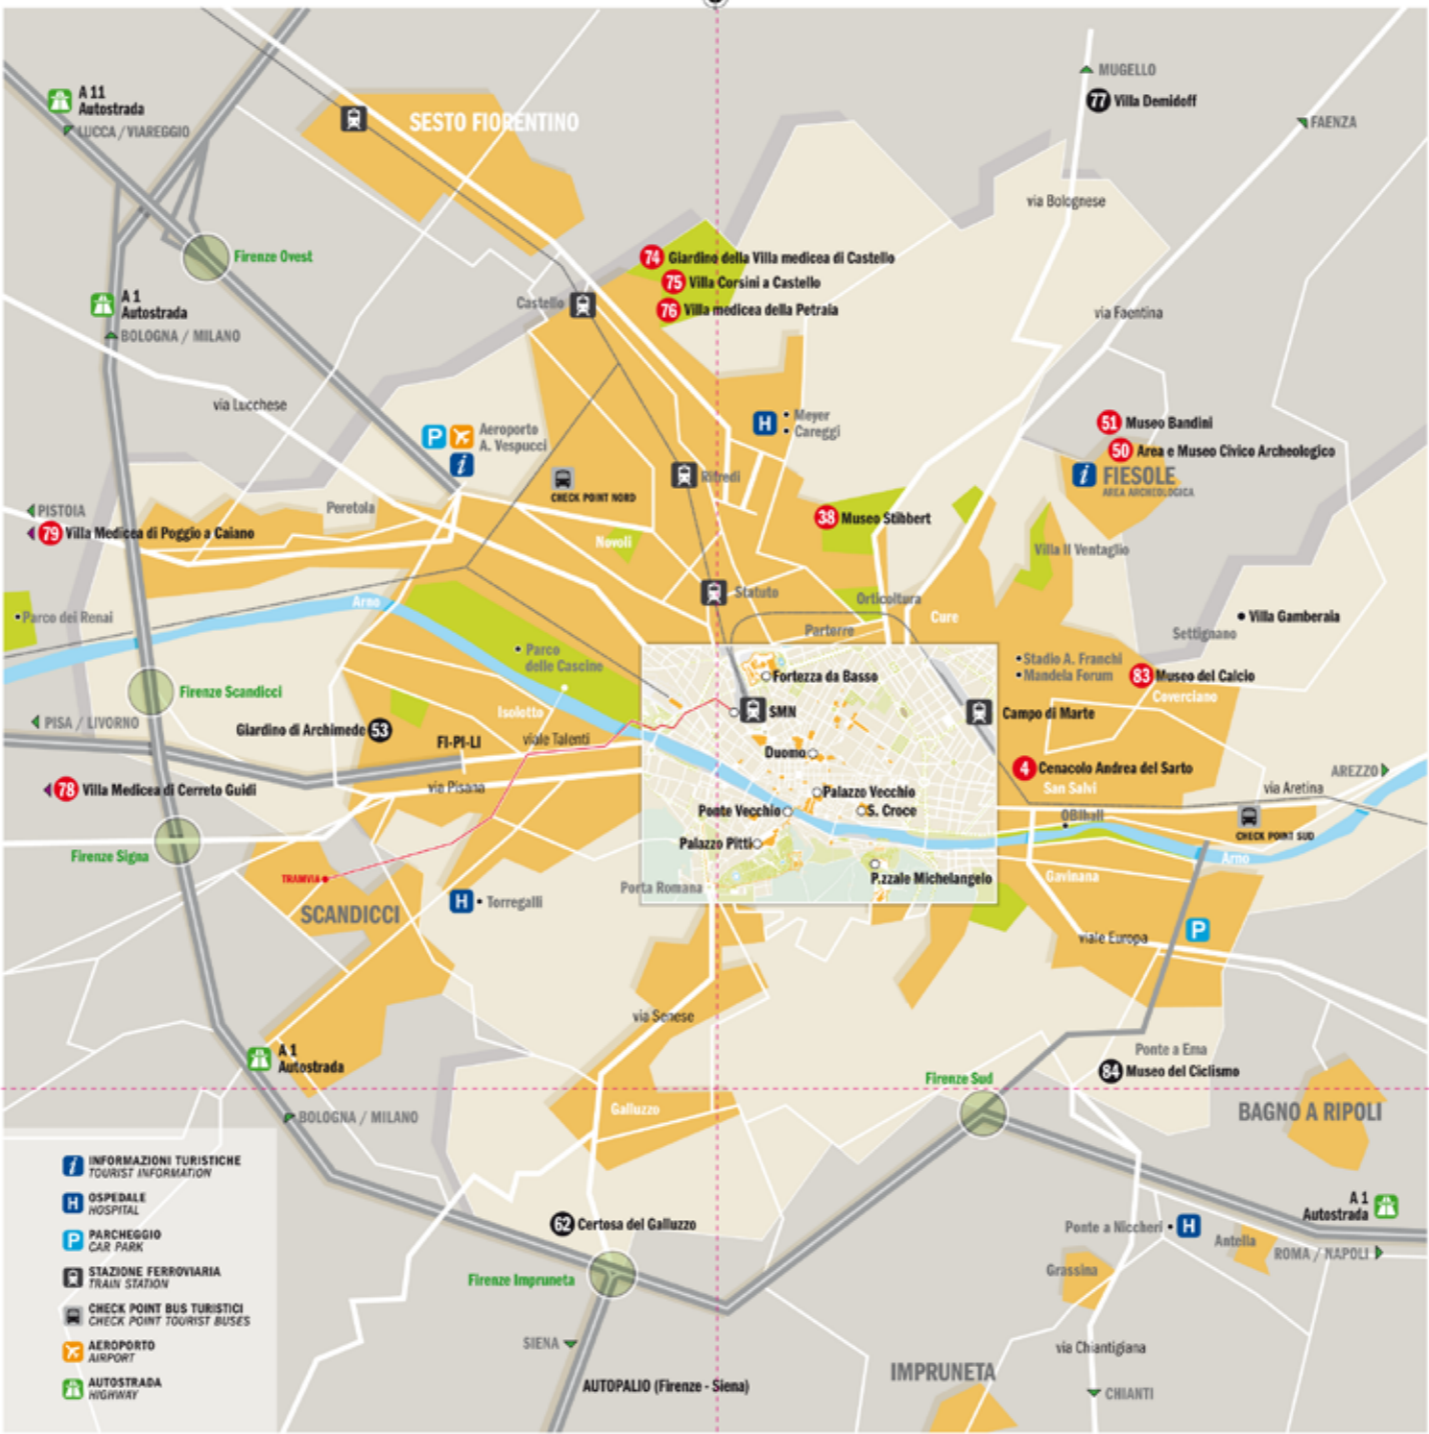

www.comune.fi.it

en.comune.fi.it

www.firenzeturismo.it

NUMERI UTILI / Useful numbers

POLIZIA - Police / ☎ 113

CARABINIERI / ☎ 112

VIGILI DEL FUOCO - Fire Station / ☎ 115

EMERGENZA SANITARIA - Medical Emergency / ☎ 118

GUARDIA DI FINANZA - Financial Police / ☎ 117

POLIZIA MUNICIPALE - Municipal Police / ☎ 055 3283333

UFFICIO OGGETTI TROVATI - Lost&Found / ☎ 055 334802

BUS URBANI & TRAM / Local buses & tram

ATAF www.ataf.net

☎ 800424500 / ☎ 199104245 da cellulare / from mobile-phone

ZONA A TRAFFICO LIMITATO E PARCHEGGI / Restricted traffic zone and car parks S.A.S. www.serviziolastrada.it

☎ 055 40401 - scrivi@serviziolastrada.it

FIRENZE PARCHEGGI www.firenzeparcheggi.it

☎ 055 50302209 parcheggi di struttura / underground parkings

TAXI ☎ 055 4242 / 055 4390

MUSEO NOVECENTO
P.zza S. Maria Novella 10, Firenze
www.museonovecento.it
DAL 24 GIUGNO FROM JUNE 24

MUSEO NOVECENTO
THE 20TH CENTURY ITALIAN ART

Il nuovo video in 3D su Firenze
The new 3D video about Florence

Something about Florence

Visitor Center
Piazza Stazione 4
HORROR LIGHTS - FREE ENTRANCE

LE STRADE DI FIRENZE / THE STREETS OF FLORENCE